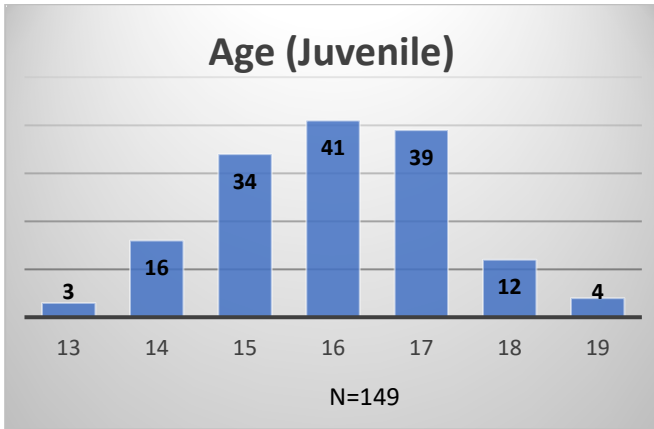

Daily Data Dashboard – February 20, 2024
Demographics for JTDC Population
Tuesday Morning Midnight Count

Total # of probation Involved youth¹: 1,356

¹ Probation Active: Any youth who is pending sentencing with an active social history, has been formally placed on probation or supervision with Cook County Juvenile Probation on the date of the report.

*Age, Gender and Race for Criminal Court population (N=1) is not represented in this report.

Daily Data Dashboard – February 20, 2024
Demographics for JTDC Population
Tuesday Morning Midnight Count