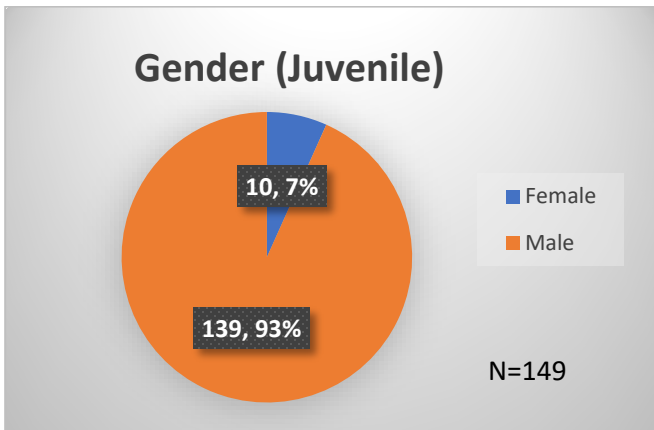

Daily Data Dashboard – February 20, 2024
Demographics for JTDC Population
Tuesday Morning Midnight Count

Total # of probation Involved youth¹: 1,356

¹ Probation Active: Any youth who is pending sentencing with an active social history, has been formally placed on probation or supervision with Cook County Juvenile Probation on the date of the report.

*Age, Gender and Race for Criminal Court population (N=1) is not represented in this report.

Daily Data Dashboard – February 20, 2024
Demographics for JTDC Population
Tuesday Morning Midnight Count