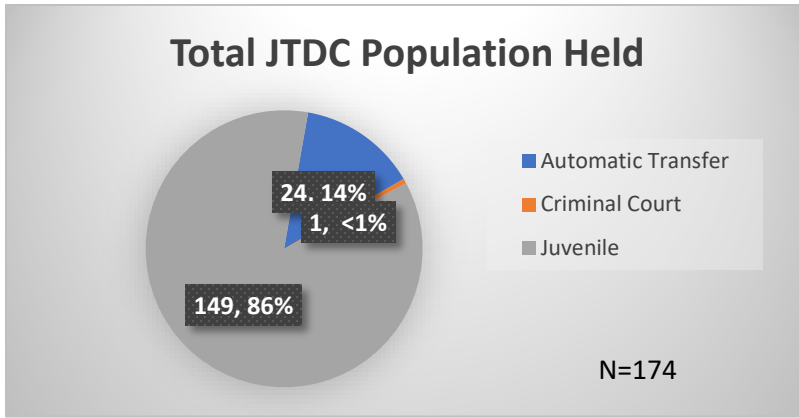

Daily Data Dashboard – February 20, 2024
Demographics for JTDC Population
Tuesday Morning Midnight Count

Total # of probation Involved youth¹: 1,356

¹ Probation Active: Any youth who is pending sentencing with an active social history, has been formally placed on probation or supervision with Cook County Juvenile Probation on the date of the report.

*Age, Gender and Race for Criminal Court population (N=1) is not represented in this report.

Daily Data Dashboard – February 20, 2024
Demographics for JTDC Population
Tuesday Morning Midnight Count