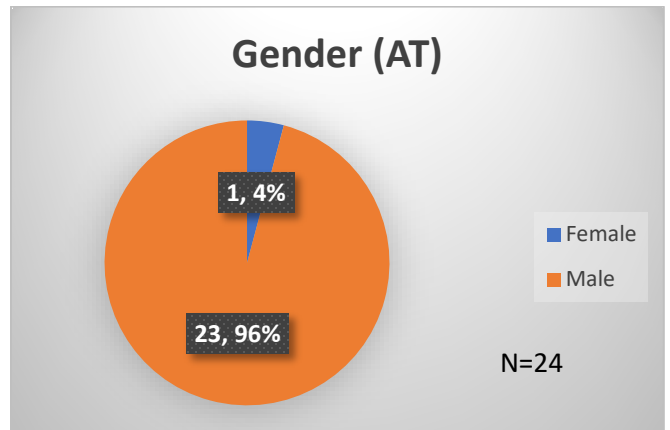

Daily Data Dashboard – February 20, 2024
Demographics for JTDC Population
Tuesday Morning Midnight Count

Total # of probation Involved youth¹: 1,356

¹ Probation Active: Any youth who is pending sentencing with an active social history, has been formally placed on probation or supervision with Cook County Juvenile Probation on the date of the report.

*Age, Gender and Race for Criminal Court population (N=1) is not represented in this report.

Daily Data Dashboard – February 20, 2024
Demographics for JTDC Population
Tuesday Morning Midnight Count