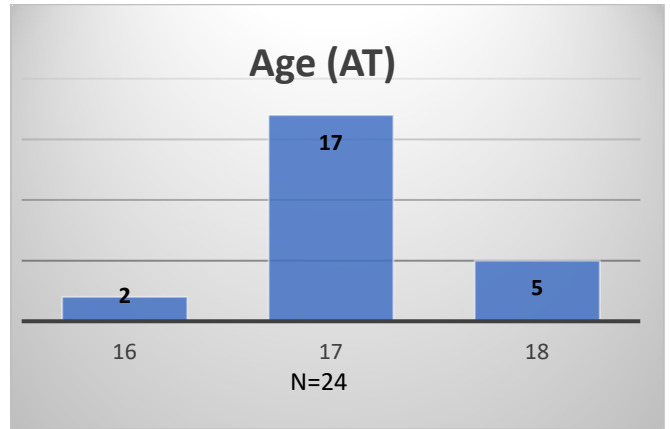

Daily Data Dashboard – February 20, 2024
Demographics for JTDC Population
Tuesday Morning Midnight Count

Total # of probation Involved youth¹: 1,356

¹ Probation Active: Any youth who is pending sentencing with an active social history, has been formally placed on probation or supervision with Cook County Juvenile Probation on the date of the report.

*Age, Gender and Race for Criminal Court population (N=1) is not represented in this report.

Daily Data Dashboard – February 20, 2024
Demographics for JTDC Population
Tuesday Morning Midnight Count